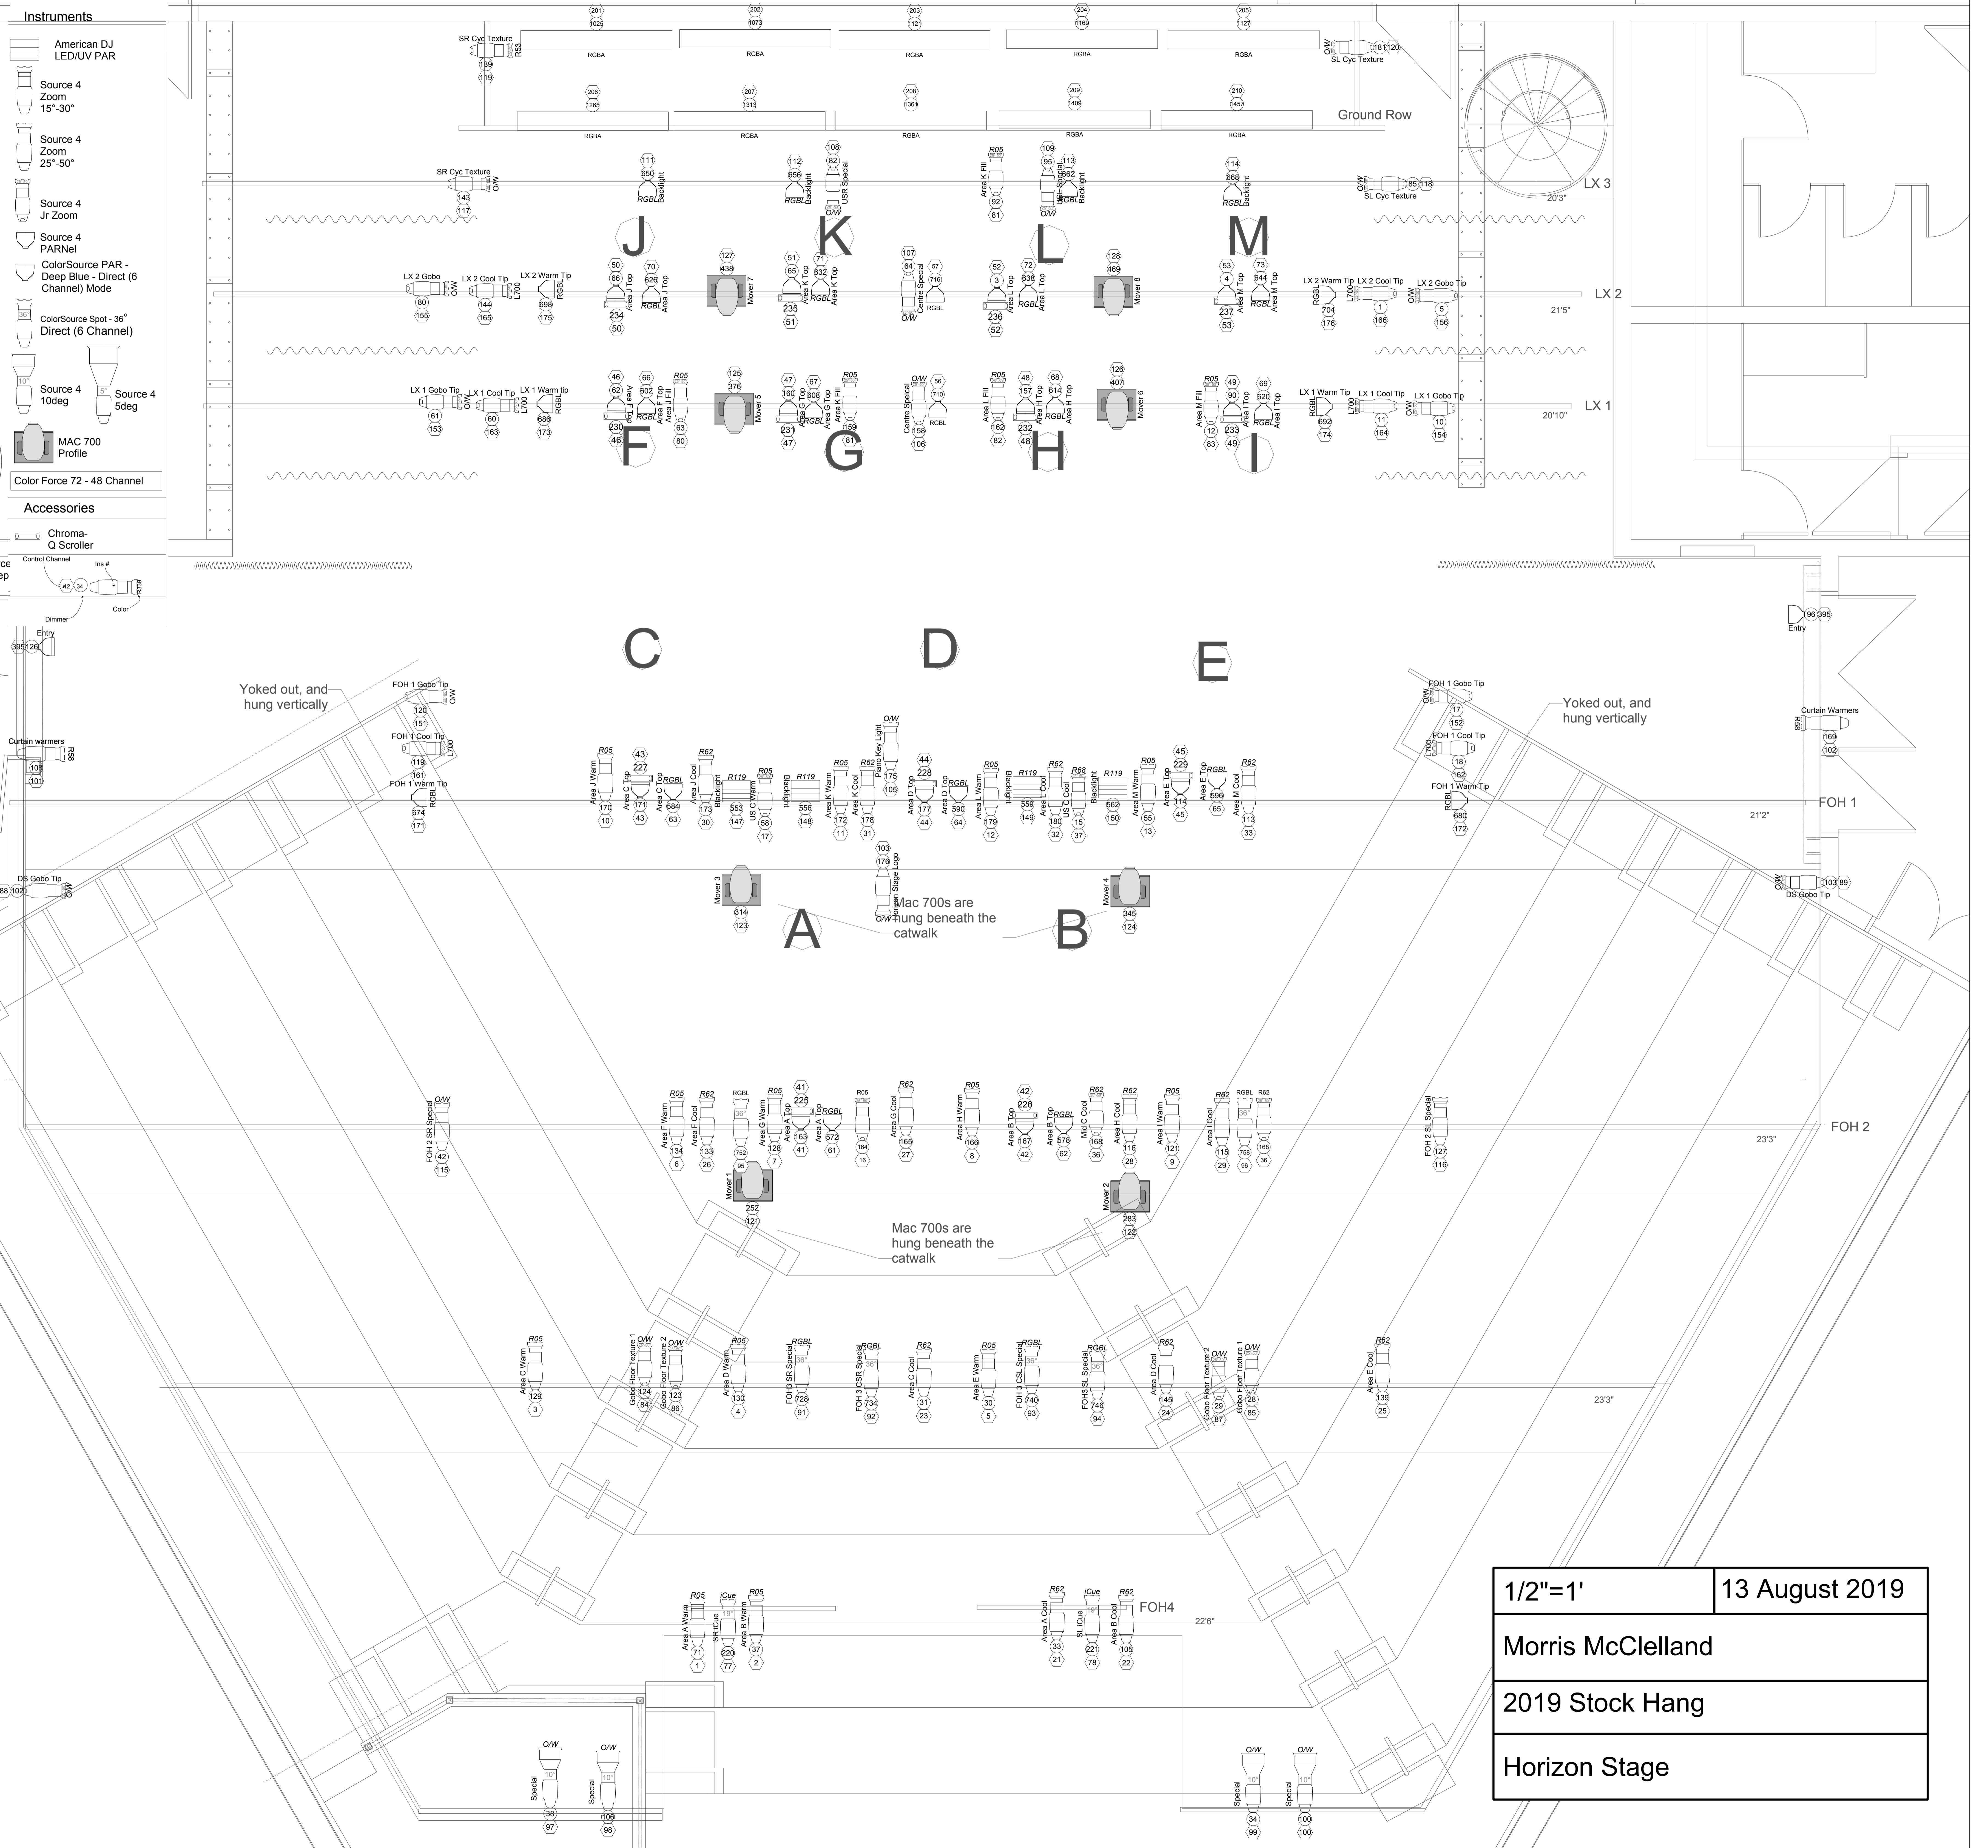

Instruments

- American DJ LED/UV PAR
- Source 4 Zoom 15°-30°
- Source 4 Zoom 25°-50°
- Source 4 Jr Zoom
- Source 4 PARNEL
- ColorSource PAR - Deep Blue - Direct (6 Channel) Mode
- ColorSource Spot - 36° Direct (6 Channel)
- Source 4 10deg
- Source 4 5deg
- MAC 700 Profile
- Color Force 72 - 48 Channel

Accessories

- Chroma-Q Scroller
- Control Channel
- Ins #
- Dimmer
- Color
- Entry
- 384/128
- Curtain warmers
- 108
- 103
- DS Gobo Tip
- 88/102

Yoked out, and hung vertically

Yoked out, and hung vertically

Mac 700s are hung beneath the catwalk

Mac 700s are hung beneath the catwalk

1/2"=1'	13 August 2019
Morris McClelland	
2019 Stock Hang	
Horizon Stage	