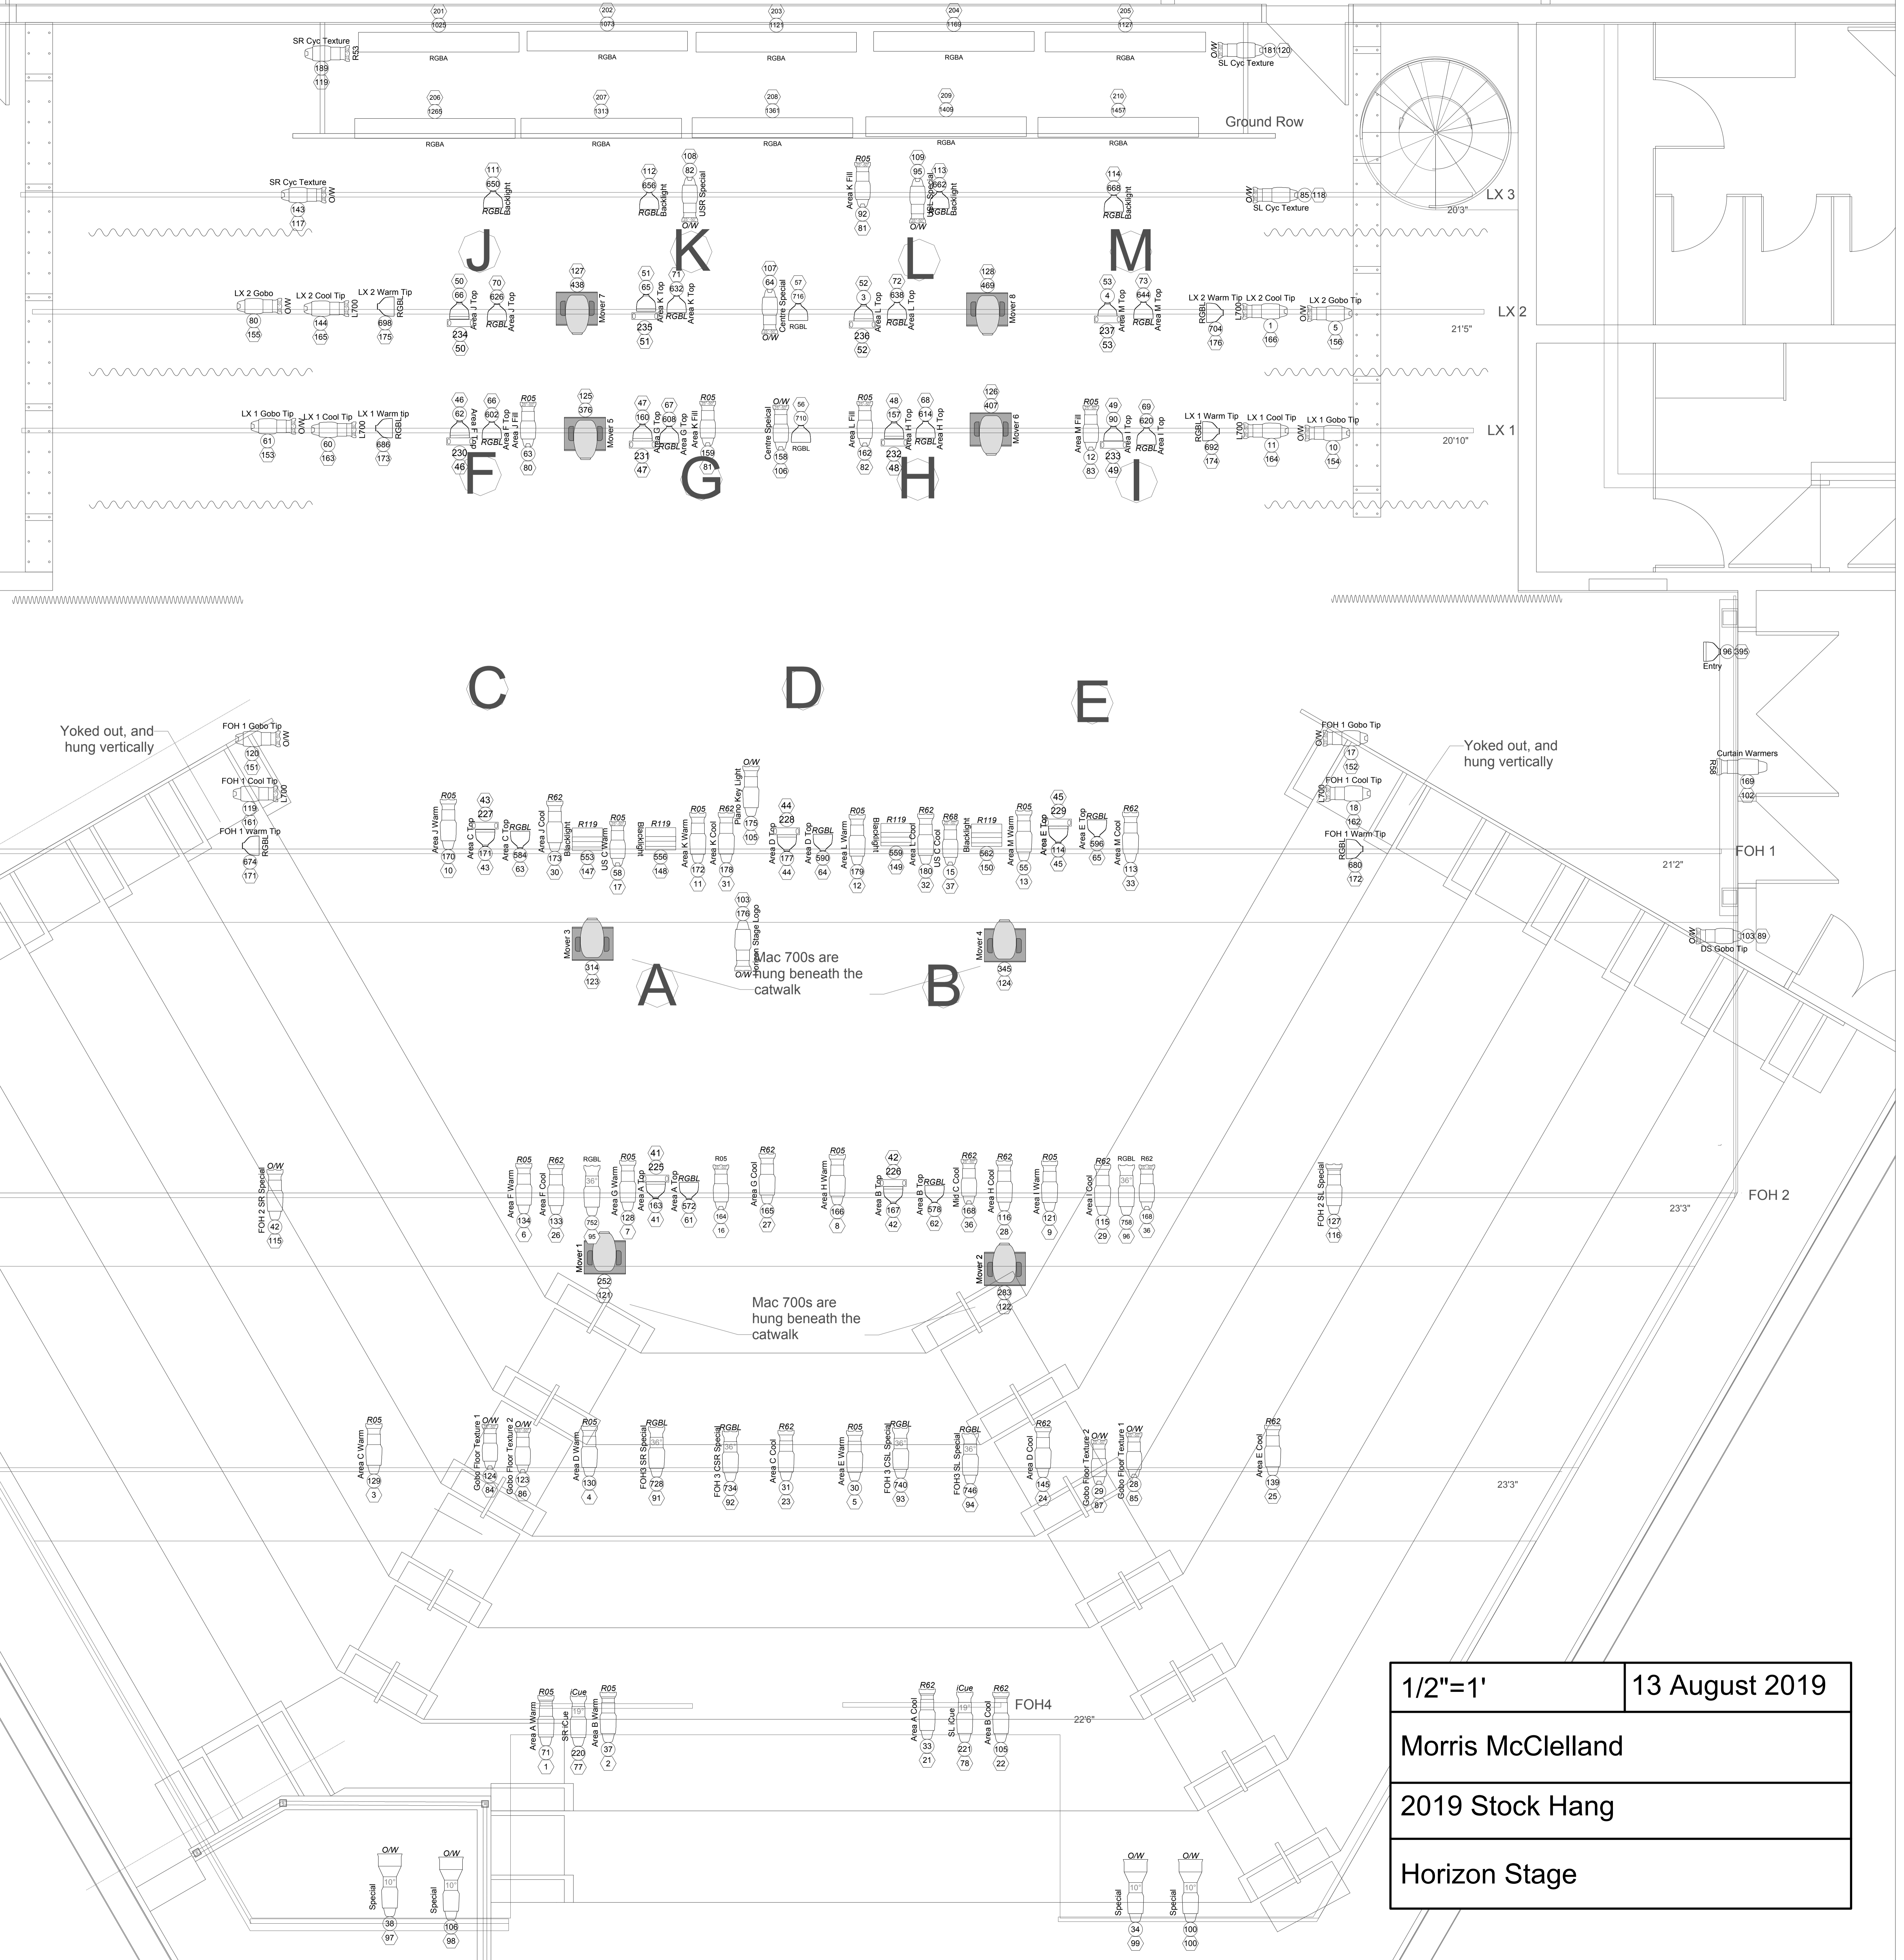

Instruments

-  American DJ LED/UV PAR
-  Source 4 Zoom 15°-30°
-  Source 4 Zoom 25°-50°
-  Source 4 Jr Zoom
-  Source 4 PARNel
-  ColorSource PAR - Deep Blue - Direct (6 Channel) Mode
-  ColorSource Spot - 36° Direct (6 Channel)
-  Source 4 10deg
-  Source 4 5deg
-  MAC 700 Profile
-  Color Force 72 - 48 Channel

Accessories

-  Chroma-Q Scroller
-  Control Channel
-  Ins #
-  Dimmer
-  Color
-  Entry
-  Curtain warmers
-  DS Gobo Tip

1/2"=1'	13 August 2019
Morris McClelland	
2019 Stock Hang	
Horizon Stage	