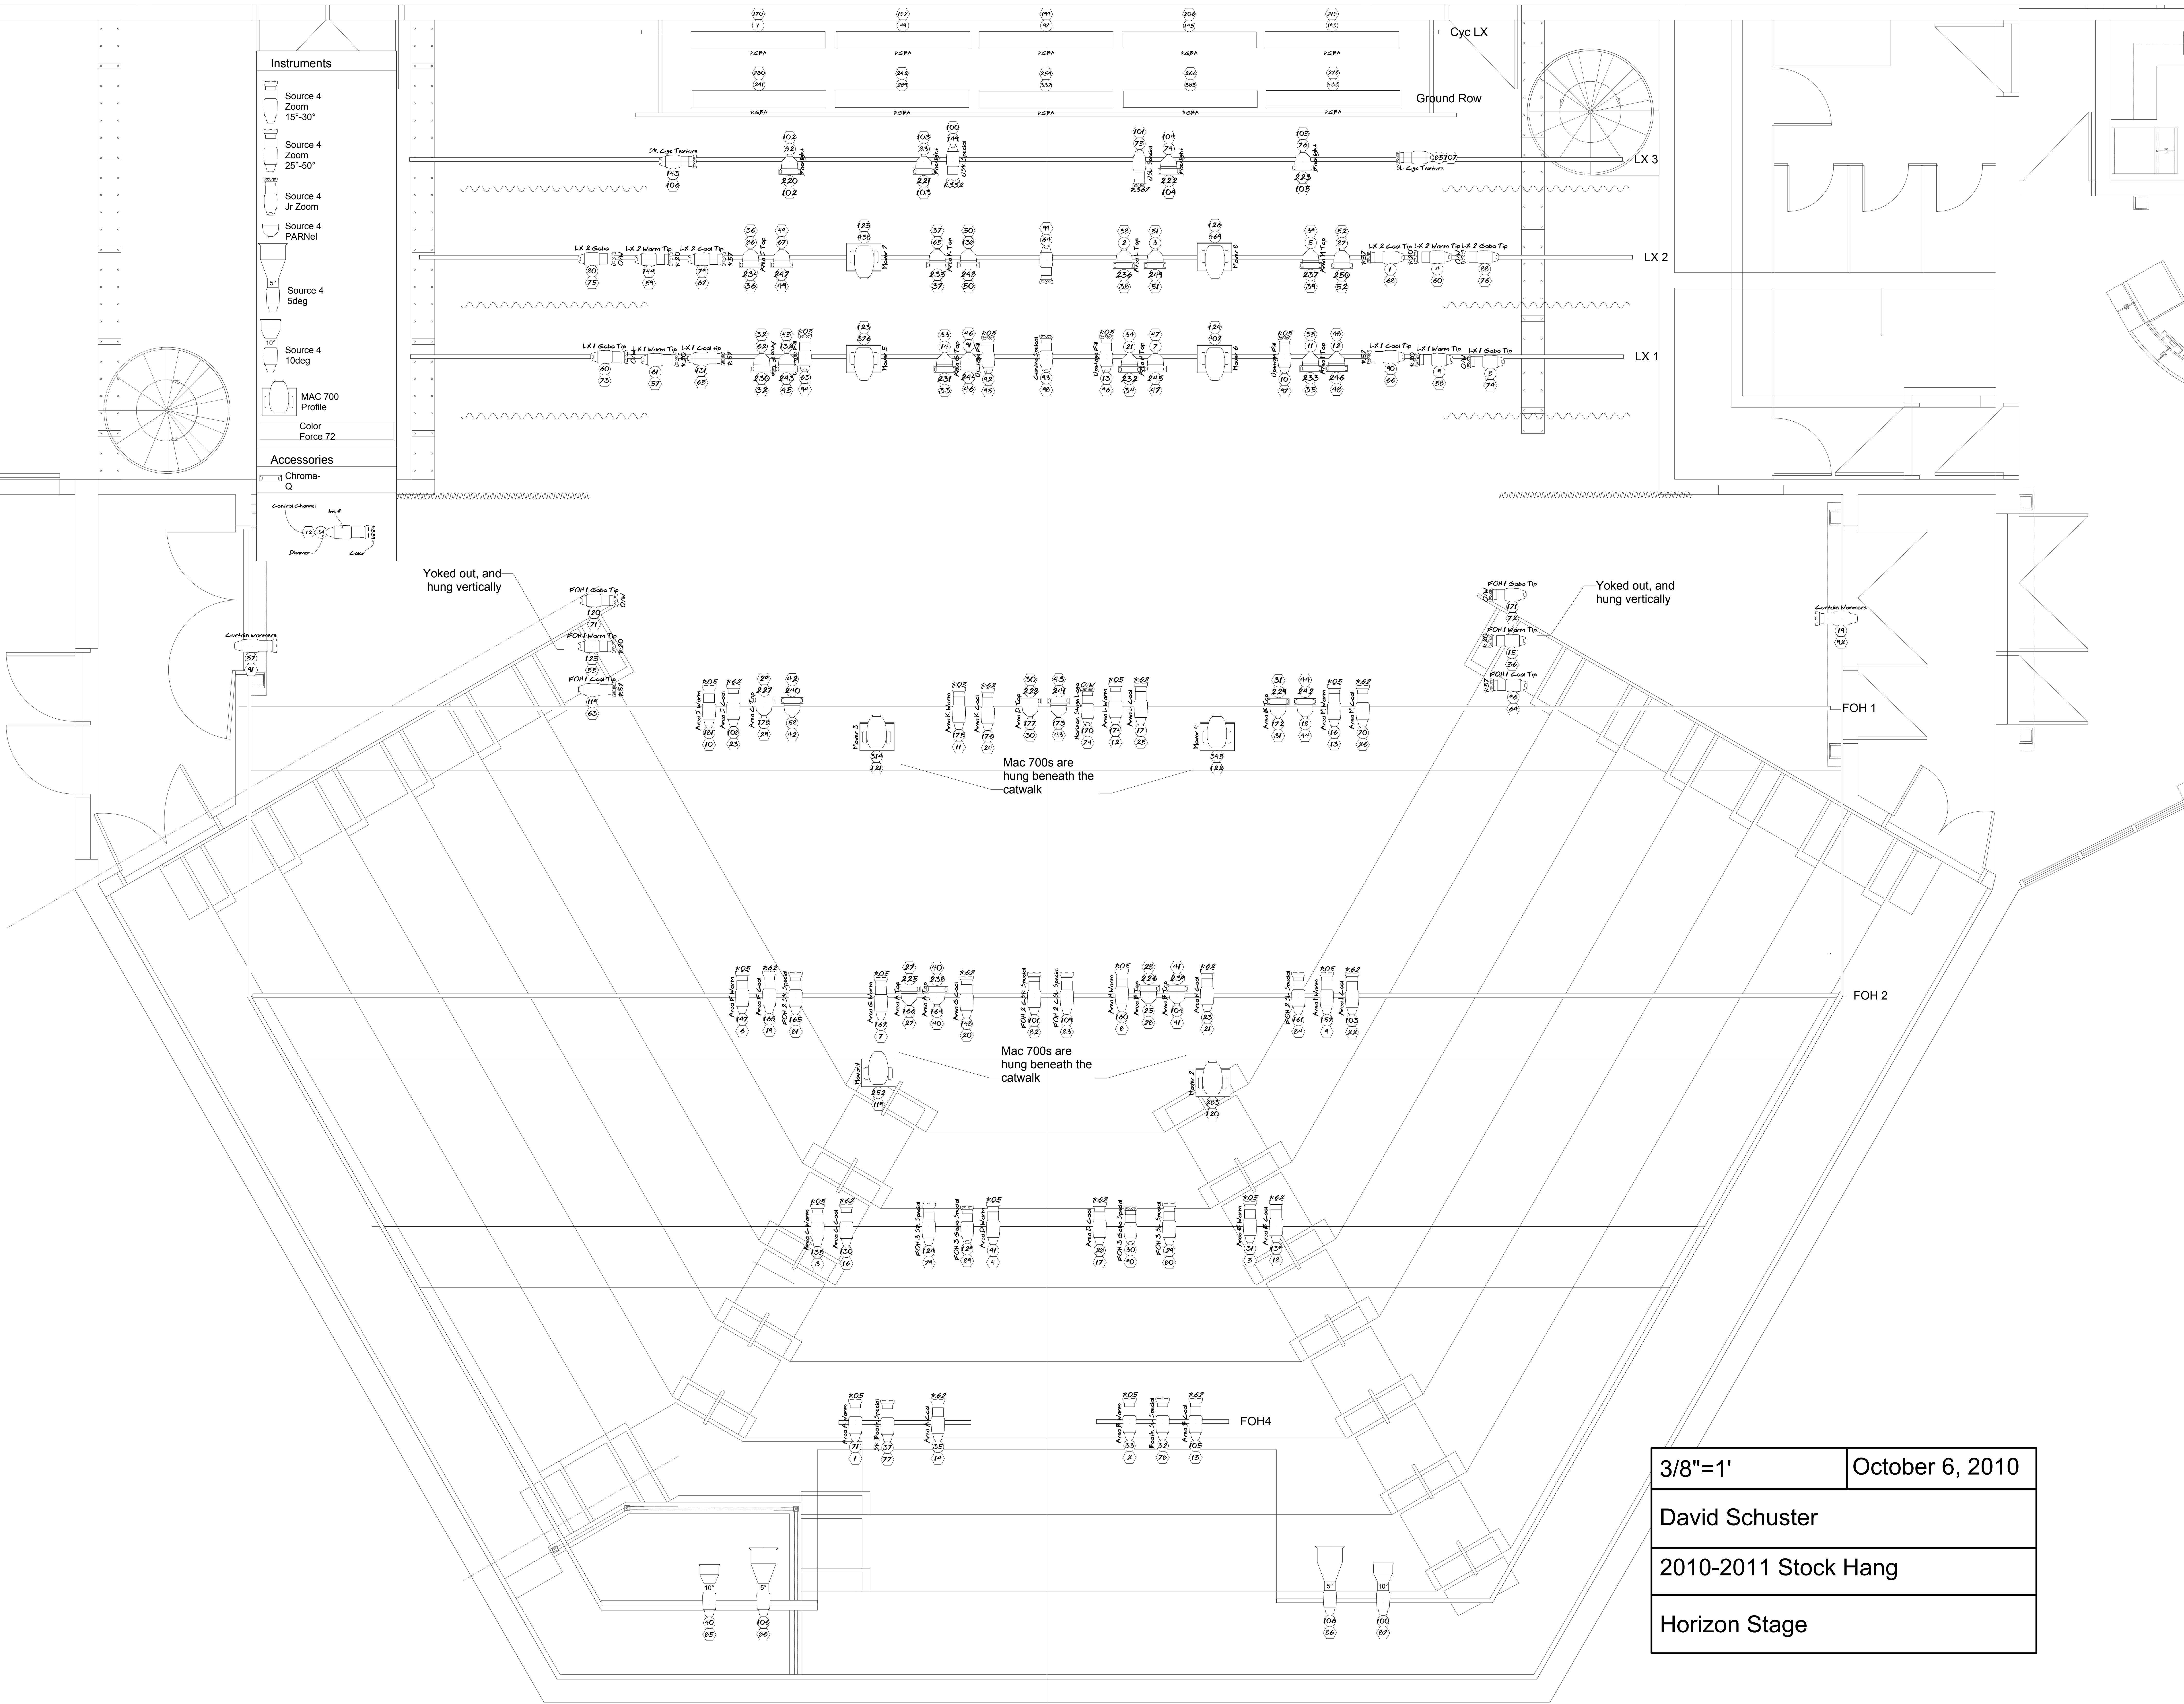

- Instruments**
- Source 4 Zoom 15°-30°
 - Source 4 Zoom 25°-50°
 - Source 4 Jr Zoom
 - Source 4 PARNal
 - Source 4 5deg
 - Source 4 10deg
 - MAC 700 Profile
 - Color Force 72
- Accessories**
- Chroma-Q
 - Control Channel
 - Im. #
 - Diaper
 - Color

3/8"=1'	October 6, 2010
David Schuster	
2010-2011 Stock Hang	
Horizon Stage	